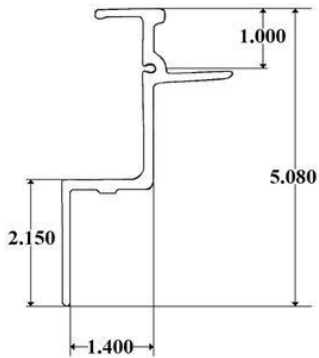

A.M. HAIRE BODY PARTS QUICK REFERENCE GUIDE

Parts & Service, Inc.

563 Cortlandt Street – Belleville, NJ 07109

(800) 645-4344 – www.fleetpartsonline.com

7012M & M2 – Roof Radius

M – 24" x 84.5" (for 96" wide body)
M2 – 24" x 90.5" (for 102" wide body)

Interchanges with: A.M. Haire 00151 & 00151-01

7002 – Top Rail

*** Available in 24', 26', 36' & Per foot lengths***

Interchanges with: A.M. Haire 00008, 00010, 00013

7003 – Bottom Rail

*** Available in 28' & Per foot lengths***

7010 – Front Corner Post

*** Available in 98.375" & 125.375" lengths***

Interchanges with: A.M. Haire 00059 & 00057

A.M. HAIRE

7000B – Front Bottom Cap (Old Style)

FP7000L – Left/Front Corner Cap

Interchanges with: A.M. Haire 00200

Interchanges with: A.M. Haire 30722 & 30723

732-2D, 2E & NH – Steel Z-Post

Available in 96" & 108" lengths

Available in 108" length w/ no holes

DLP108A, 110A & 120A – Double "A" Logistic Wall Post

Available in 108", 110" & 120" lengths