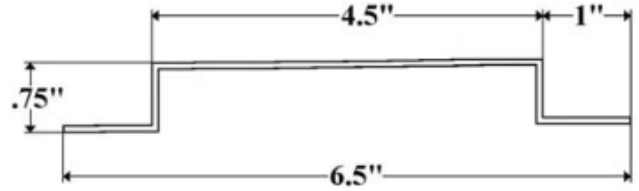

FP7000R – Right/Front Corner Cap

Interchanges with: A.M. Haire 00201

A.M. HAIRE

321-1D & 1E – Roof Bow

Available in 92.5" & 98.5" lengths

Interchanges with: A.M. Haire 30708 & 30709

7050/98 – Starter Bow

98.375" Length – For 102" Wide Body

Interchanges with: A.M. Haire 30722 & 30723

732-2D, 2E & NH – Steel Z-Post

Available in 96" & 108" lengths

Available in 108" length w/ no holes

DLP108A, 110A & 120A – Double "A" Logistic Wall Post

Available in 108", 110" & 120" lengths