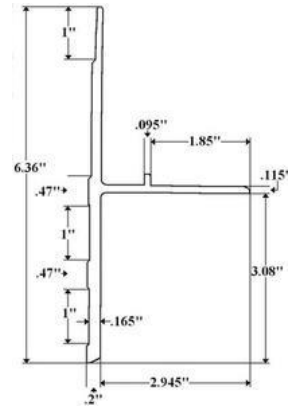

A.M. HAIRE BODY PARTS QUICK REFERENCE GUIDE

Parts & Service, Inc.

563 Cortlandt Street – Belleville, NJ 07109

(800) 645-4344 – www.fleetpartsonline.com

7012M & M2 – Roof Radius

M – 24" x 84.5" (for 96" wide body)
M2 – 24" x 90.5" (for 102" wide body)

Interchanges with: A.M. Haire 00151 & 00151-01

7002 – Top Rail

*** Available in 24', 26', 36' & Per foot lengths***

Interchanges with: A.M. Haire 00008, 00010, 00013

7003 – Bottom Rail

*** Available in 28' & Per foot lengths***

7010 – Front Corner Post

*** Available in 98.375" & 125.375" lengths***

Interchanges with: A.M. Haire 00059 & 00057

A.M. HAIRE

7000B – Front Bottom Cap (Old Style)

FP7000L – Left/Front Corner Cap

Interchanges with: A.M. Haire 00200

Interchanges with: A.M. Haire 30722 & 30723

732-2D, 2E & NH – Steel Z-Post

Available in 96" & 108" lengths

Available in 108" length w/ no holes

DLP108A, 110A & 120A – Double "A" Logistic Wall Post

Available in 108", 110" & 120" lengths