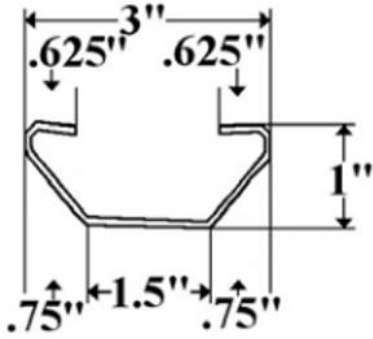

Interchanges with: A.M. Haire 00151 & 00151-01

7002 – Top Rail

*** Available in 24', 26', 36' & Per foot lengths***

Interchanges with: A.M. Haire 00008, 00010, 00013

7003 – Bottom Rail

*** Available in 28' & Per foot lengths***

7010 – Front Corner Post

*** Available in 98.375" & 125.375" lengths***

Interchanges with: A.M. Haire 00059 & 00057

A.M. HAIRE

7000B – Front Bottom Cap (Old Style)

FP7000L – Left/Front Corner Cap

Interchanges with: A.M. Haire 00200

FP7000R – Right/Front Corner Cap

Interchanges with: A.M. Haire 00201

A.M. HAIRE

321-1D & 1E – Roof Bow

Available in 92.5" & 98.5" lengths

Interchanges with: A.M. Haire 30708 & 30709

7050/98 – Starter Bow

98.375" Length – For 102" Wide Body

Interchanges with: A.M. Haire 30722 & 30723

732-2D, 2E & NH – Steel Z-Post

Available in 96" & 108" lengths

Available in 108" length w/ no holes

DLP108A, 110A & 120A – Double "A" Logistic Wall Post

Available in 108", 110" & 120" lengths