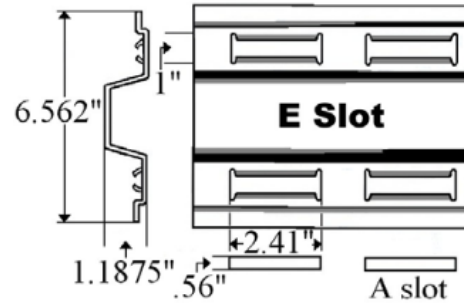

Interchanges with: A.M. Haire 30722 & 30723

732-2D, 2E & NH – Steel Z-Post

Available in 96" & 108" lengths

Available in 108" length w/ no holes

DLP108A, 110A & 120A – Double "A" Logistic Wall Post

Available in 108", 110" & 120" lengths