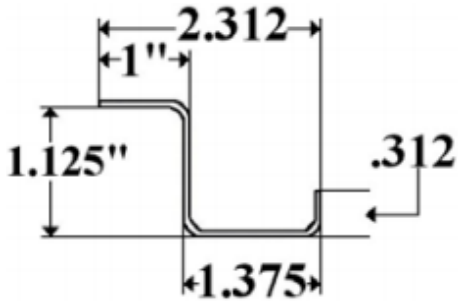

7010 – Front Corner Post

*** Available in 98.375" & 125.375" lengths***

Interchanges with: A.M. Haire 00059 & 00057

A.M. HAIRE

7000B – Front Bottom Cap (Old Style)

FP7000L – Left/Front Corner Cap

Interchanges with: A.M. Haire 00200

FP7000R – Right/Front Corner Cap

Interchanges with: A.M. Haire 00201

A.M. HAIRE

321-1D & 1E – Roof Bow

Available in 92.5" & 98.5" lengths

Interchanges with: A.M. Haire 30708 & 30709

7050/98 – Starter Bow

98.375" Length – For 102" Wide Body

Interchanges with: A.M. Haire 30722 & 30723

732-2D, 2E & NH – Steel Z-Post

Available in 96" & 108" lengths

Available in 108" length w/ no holes

DLP108A, 110A & 120A – Double "A" Logistic Wall Post

Available in 108", 110" & 120" lengths