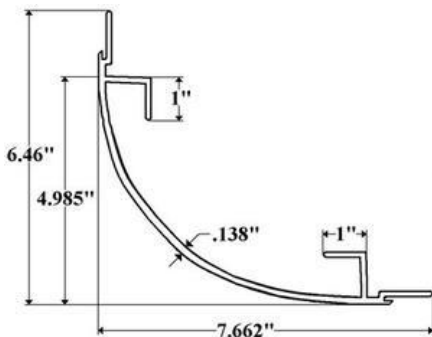

Interchanges with: A.M. Haire 00151 & 00151-01

7002 – Top Rail

*** Available in 24', 26', 36' & Per foot lengths***

Interchanges with: A.M. Haire 00008, 00010, 00013

7003 – Bottom Rail

*** Available in 28' & Per foot lengths***

7010 – Front Corner Post

*** Available in 98.375" & 125.375" lengths***

Interchanges with: A.M. Haire 00059 & 00057

A.M. HAIRE

7000B – Front Bottom Cap (Old Style)

FP7000L – Left/Front Corner Cap

Interchanges with: A.M. Haire 00200

Interchanges with: A.M. Haire 30722 & 30723

732-2D, 2E & NH – Steel Z-Post

Available in 96" & 108" lengths

Available in 108" length w/ no holes

DLP108A, 110A & 120A – Double "A" Logistic Wall Post

Available in 108", 110" & 120" lengths